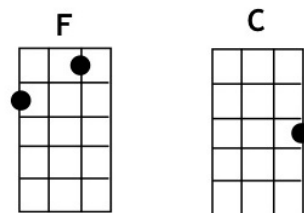

Polly Wolly Doodle

Traditional

Chords you'll need:

Verse 1:

F **F** **F** **F**
Oh, I went down South for to see my gal
F **F** **C** **C**
Sing Polly wolly doodle all the day (breath)
C **C** **C** **C**
My Sally is a spunky gal
C **C** **F** **F**
Sing Polly wolly doodle all the day (breath)